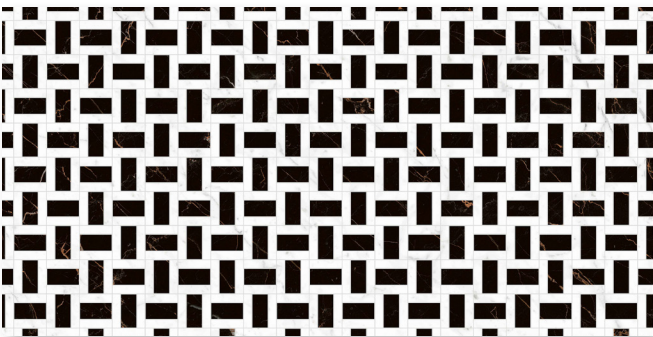

Frida

Pablo

Raffaello

Tiziano

Vinci

Civita | 24"x48"

Frida | 24"x48"

Pablo | 24"x48"

Raffaello | 24"x48"

Tiziano | 24"x48"

Vinci | 24"x48"

STATELY

TECHNICAL CHARACTERISTICS

Material	Glazed Porcelain
Finish	Satin
Thickness	10 mm
Application	Interior/Exterior
DCOF	≥0.42
Frost Resistant	Yes
Slip Resistant	R9
Rectified	Yes